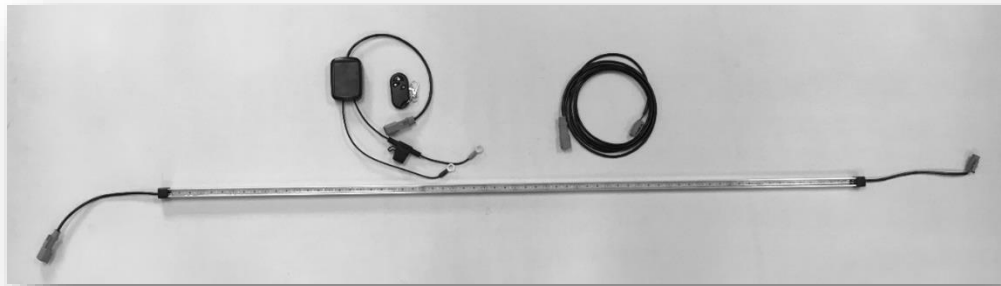

Introduces...

LED DOCK & LIFT 12V LIGHTING KITS

Selling Features:

- Automotive-quality and waterproof components made in the USA
- Easy to clip together with “plug & play” system
- Light up underside of dock, boat lift bunks or canopy top for easier maneuvering

**BASIC STARTER KIT INCLUDES (1) EA: KEY FOB WITH CONTROL BOX,
8' EXTENSION CORD & 44" WHITE LED LIGHT BAR**

-
- Build your own system with individual components
 - 44" White LED Light Bar
 - 8' Extension Cord
 - Key FOB w/control box
 - *Maximum of (6) six white LED light bars per control box*
 - *Includes end caps, tie straps*